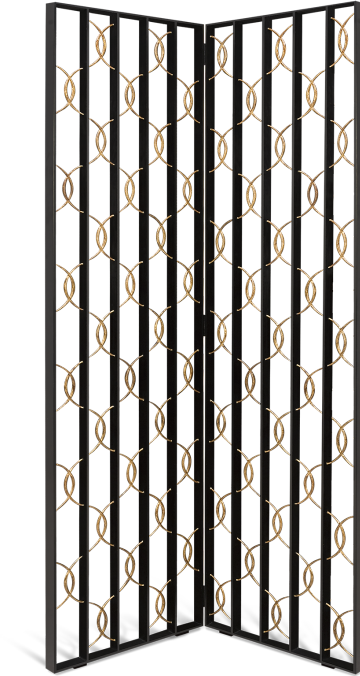

46-0425

Guirlande

(46-0425)

This delightful screen, made from forged steel, is embellished with delicate interlocking waves, creating an exquisite garland effect.

FINISHING OPTIONS

Black Lacquer/Oro Nero
Special Finish

SIZE

W115 x D3 x H208 cm / W45 x D1 x H82 inches

*Please login for a more comprehensive spec sheet with pricing & additional information.
Christopher Guy reserves the right to modify the product information as required, without any prior notice.*